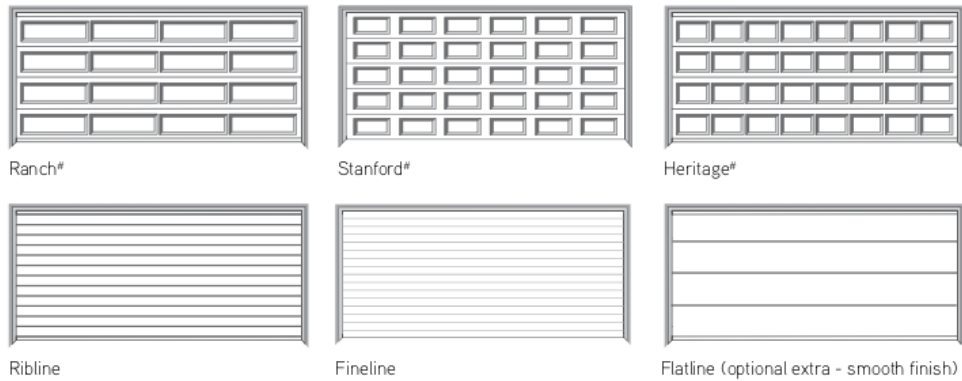

COLOUR

Please note: Classic Cedar® and Caoba® are charged at a premium cost. All colours shown in this chart are a guide only. The limitations of printing processes make extremely accurate matches impossible. We strongly recommend comparing your choice with actual samples.

PROFILE - ALL SUPPLIED WITH WOODGRAIN EMBOSSING

Windows can be fitted to Stanford, Ranch or Heritage designs in standard Colorbond® colours, excluding Classic Cedar® and Caoba®.

TECHNICAL DETAILS

Full Bearing Nylon Coated Rollers - Gives Smooth Quiet Operation