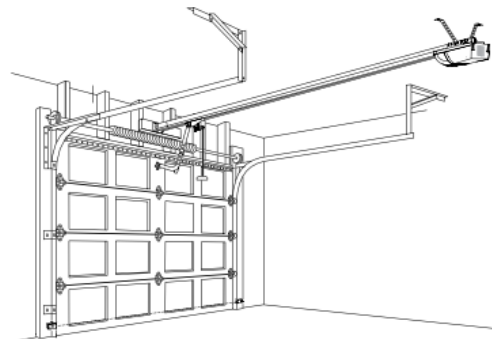

TYPICAL INSTALLATION

CALL:- 0412 917 896 | www.dynastygaragedoors.com.au